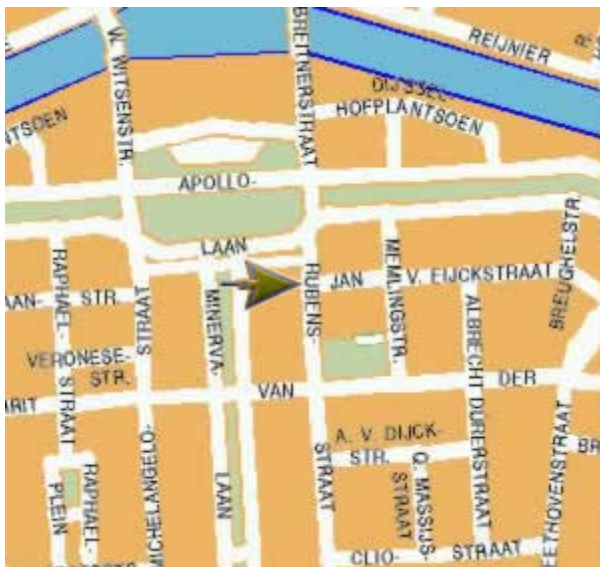

Directions

By car

Ring A10, exit S108 Amstelveen. Turn right at the traffic lights (Amstelveenseweg). Follow the road: after sharp right turn stay in the right-hand lane until the traffic lights. Immediately after the traffic lights turn left at the fork into Olympiaweg. The Olympiaweg continues into the Apollolaan. Turn right at the Rubensstraat.

Public Transport

Train: Station Zuid WTC, Tram 5, stop Beethovenstraat/Apollolaan

Tram 16: Stop de Laressestraat/Emmastraat/Hilton Hotel

Tram 5: Stop Beethovenstraat/Apollolaan

Tram 24: Stop Stadionweg/Minervaplein

Maps

City

Area

Street